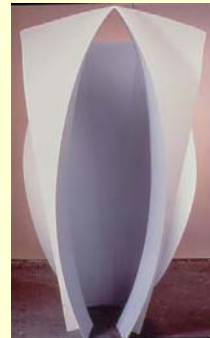

#810 "Sanctuary" 1987
Acrylic on aluminum
84"x42"x36"