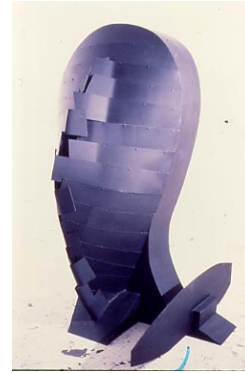

SUGARMAN ARTWORKS LLC

LARGE WORKS

Prices Available on Request

#457

#771

#512

#775

#573

#779