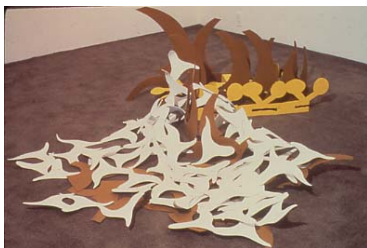

SUGARMAN ARTWORKS LLC
LARGE WORKS

#93
Untitled (1990)
Welded aluminum
75" x 55" x 62"
\$48,000.00

#162
"Yellow to White to Blue to Black"
(ca. 1966)
Polychrome laminated wood
Each unit approx. 40" on a side
Installation overall variable
\$88,000.00

#112
"Yellow Diagonal" (1988)
Welded aluminum
82" x 94" x 42"
\$62,000.00

#166
"Multiple Approach" (1978)
Acrylic on paper on foamcore
w/ wood framing
83" x 120"
\$24,000.00

#157
"Whiteside" (1978)
Acrylic on steel
Approx. 5' square installed
\$9,800.00